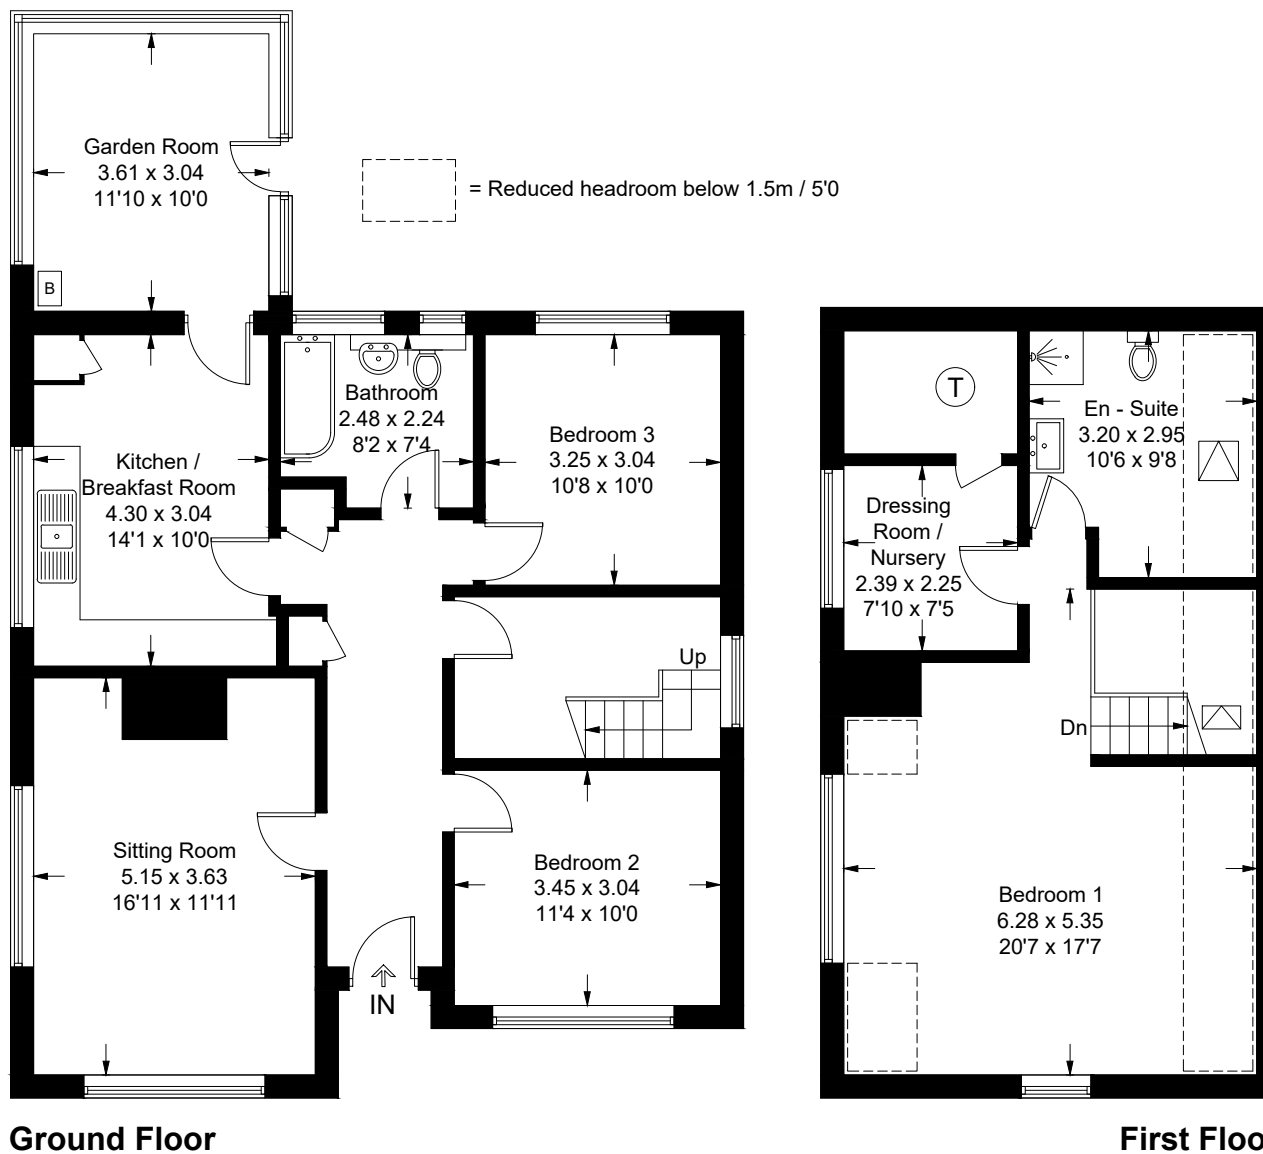

Approximate Gross Internal Area = 143.6 sq m / 1546 sq ft

Illustration for identification purposes only, measurements are approximate, not to scale. (ID1257110)