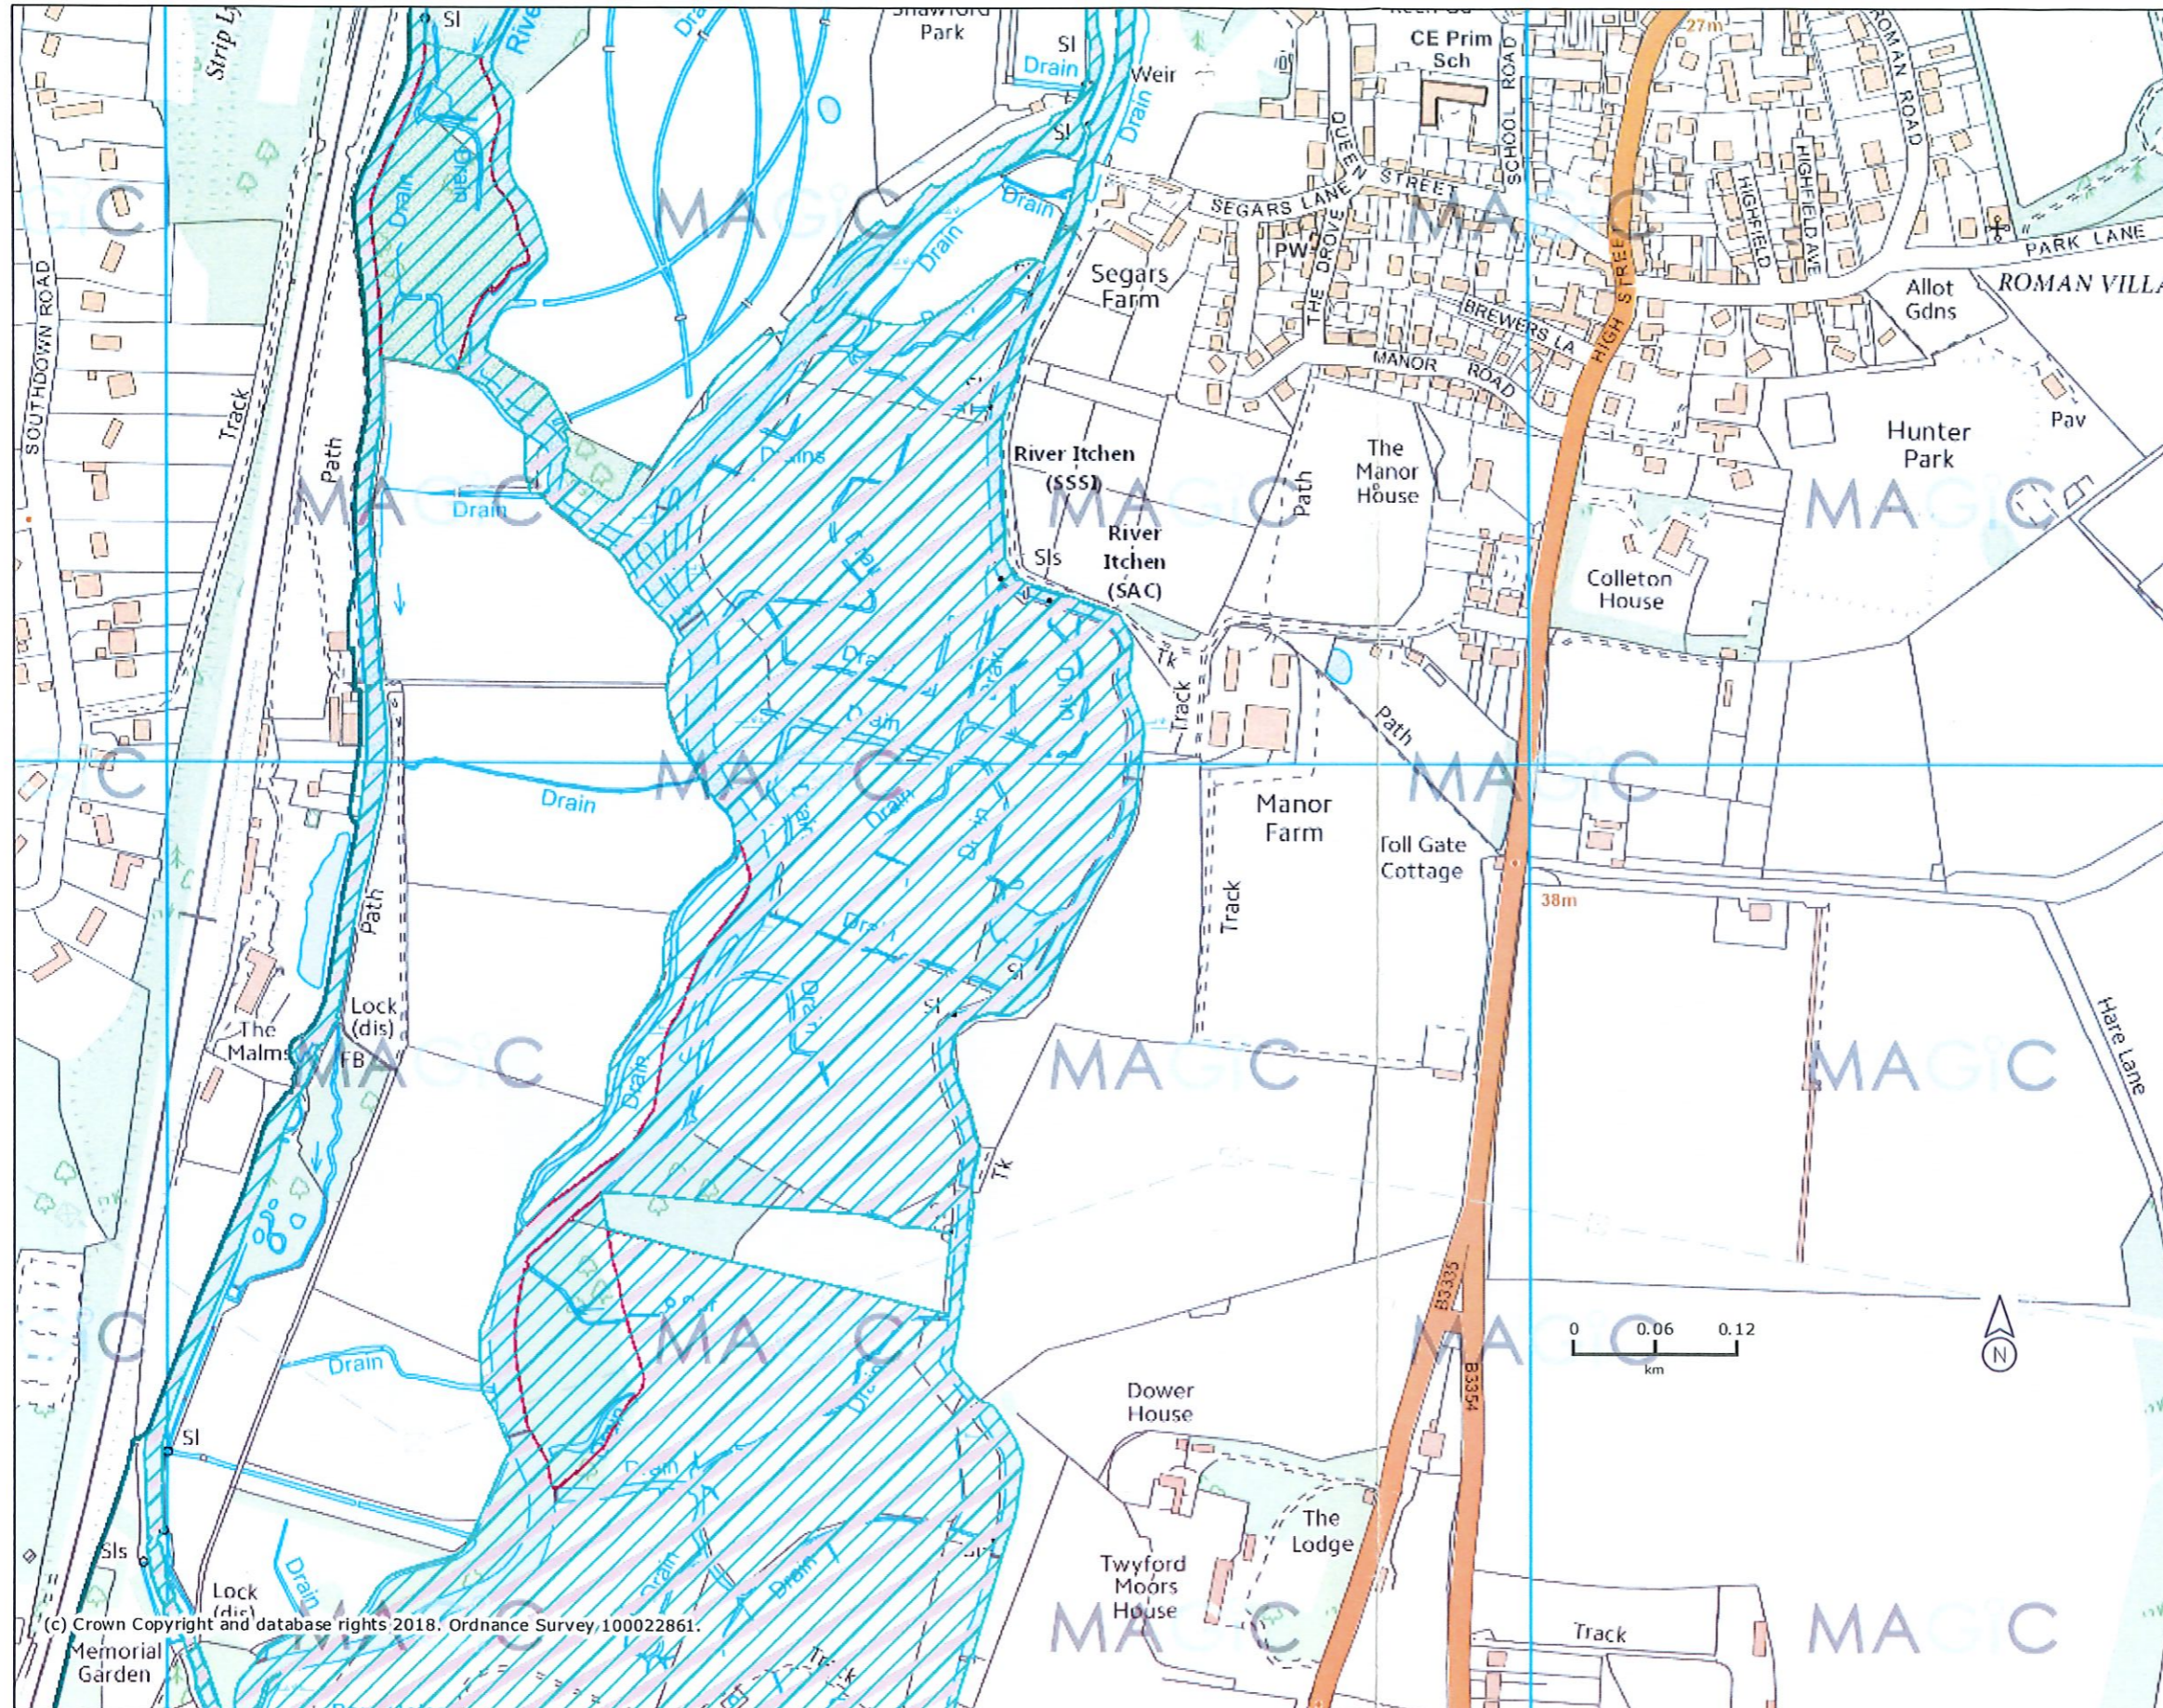

Manor Farm Designations

Legend

- National Parks (England)
- Sites of Special Scientific Interest (England)
- Special Areas of Conservation (England)

Projection = OSGB36
 xmin = 446600
 ymin = 123300
 xmax = 448700
 ymax = 124500

Map produced by MAGiC on 5 March, 2018.
 Copyright resides with the data suppliers and the map must not be reproduced without their permission. Some information in MAGiC is a snapshot of the information that is being maintained or continually updated by the originating organisation. Please refer to the metadata for details as information may be illustrative or representative rather than definitive at this stage.