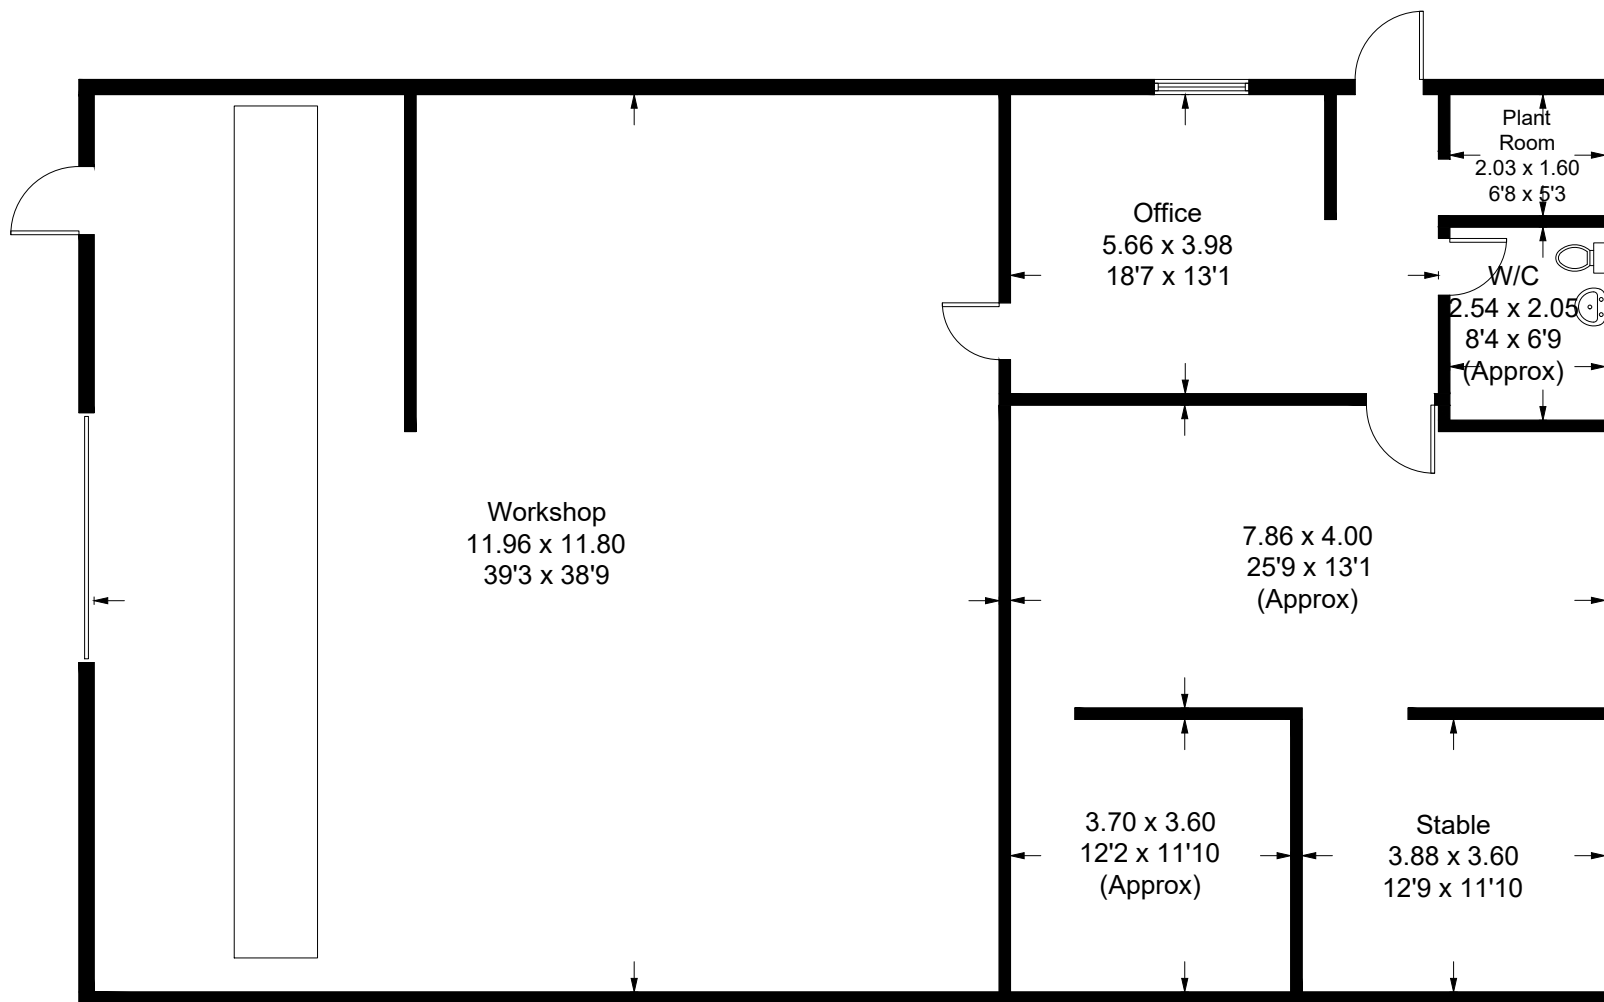

Approximate Gross Internal Area = 236.4 sq m / 2545 sq ft

(Not Shown In Actual Location / Orientation)

Illustration for identification purposes only, measurements are approximate, not to scale. (ID1113812)