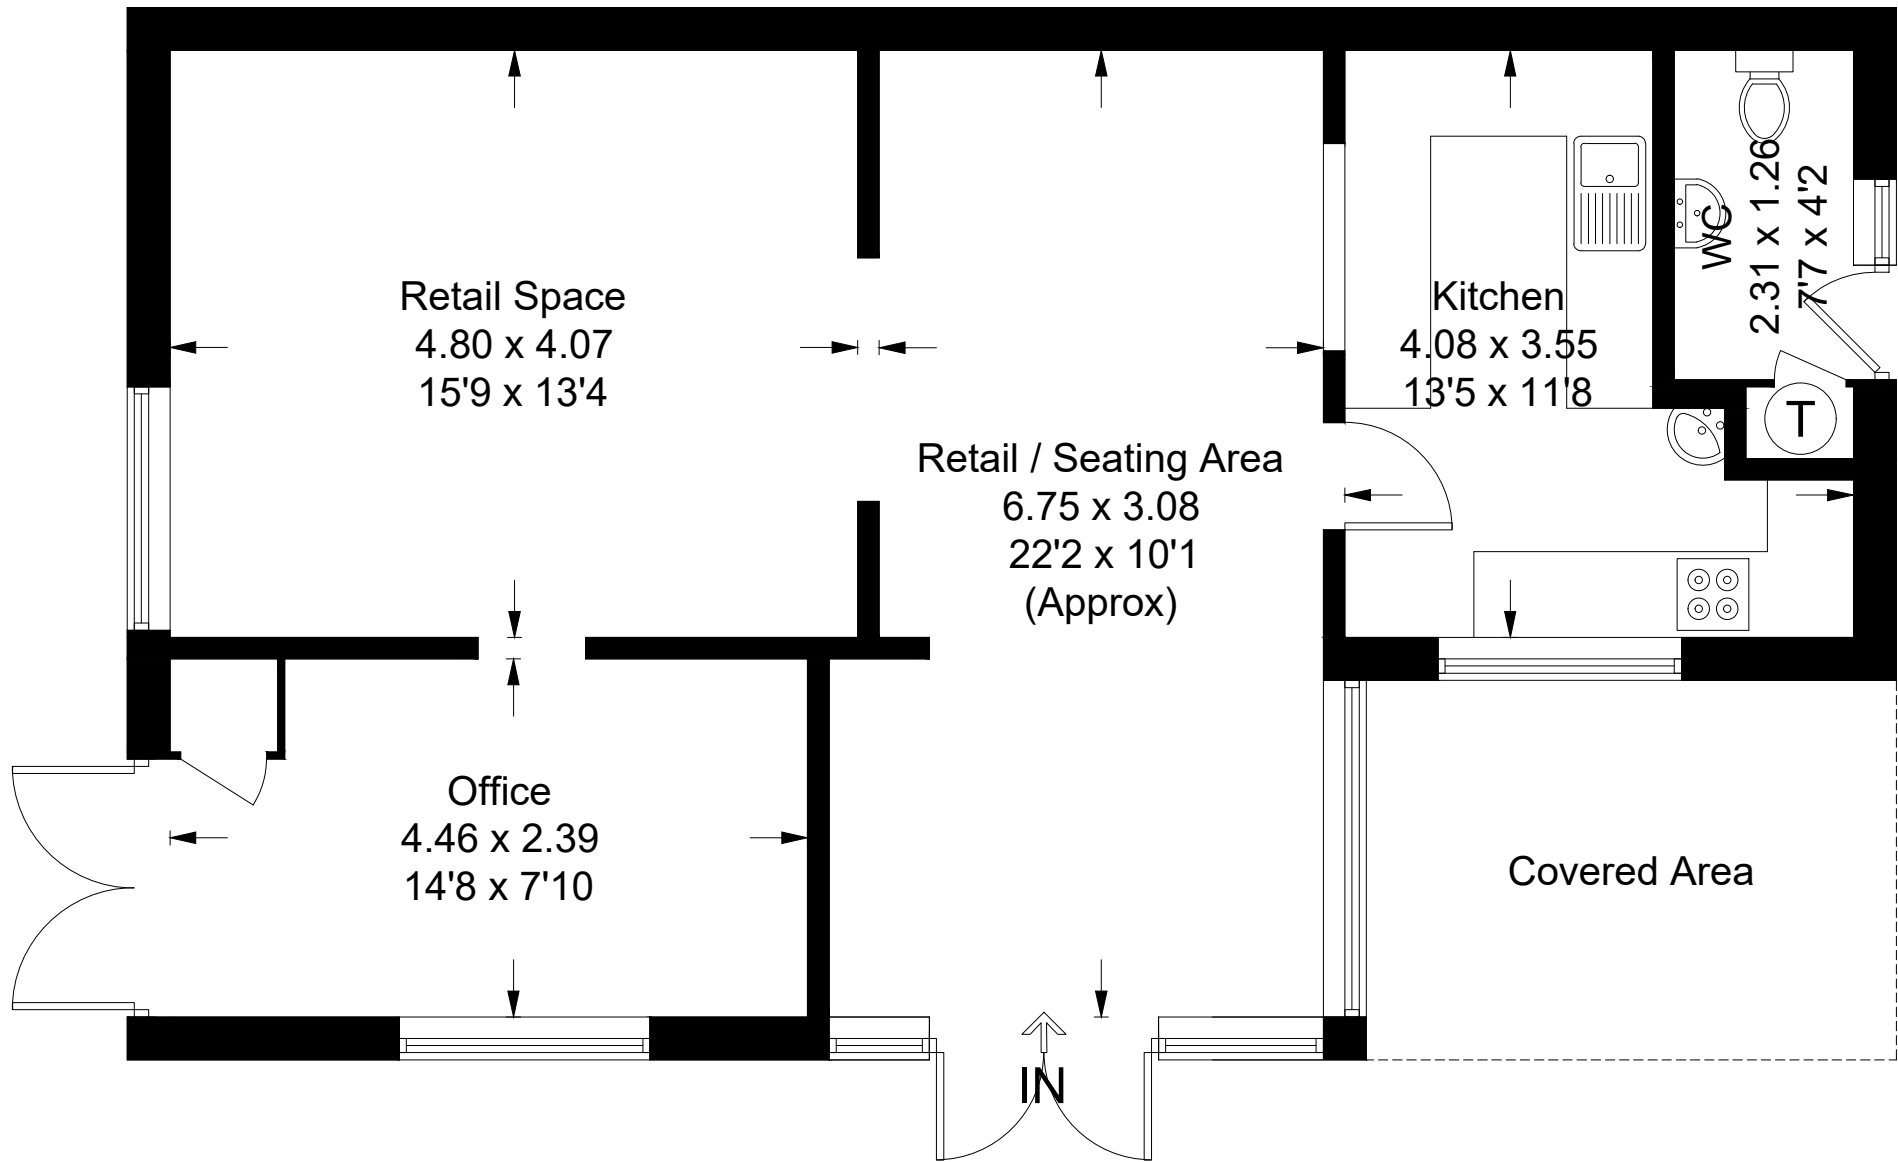

Approximate Gross Internal Area = 70.1 sq m / 754 sq ft

Illustration for identification purposes only, measurements are approximate, not to scale. (ID1009881)