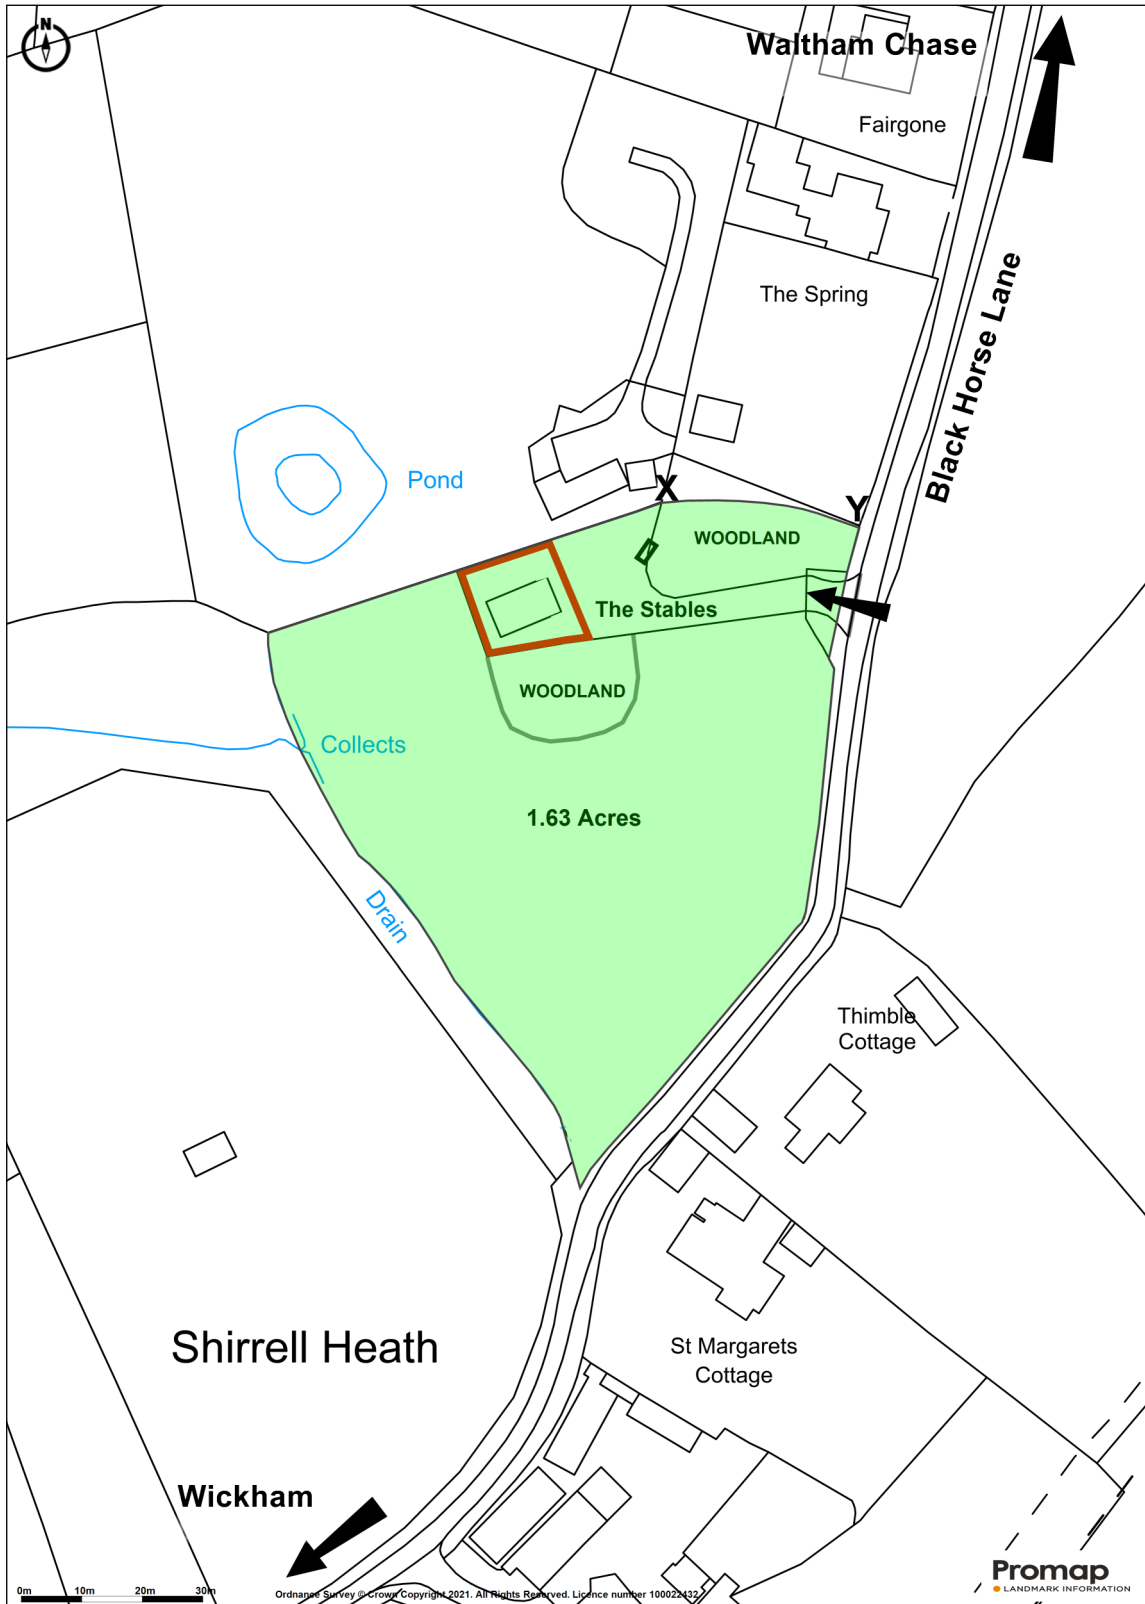

UPLIFT PLAN

Giles Wheeler-Bennett
Chartered Surveyors & Land Agents
Bishops Waltham (01489) 896977
Produced 20/07/2021
SCALE: 1:1250 at A4
Based on the Ordnance Survey Map with the sanction of the
Controller of the HM Stationery Office. Crown Copyright Reserved.
For identification purposes only (Licence No. 100003691)